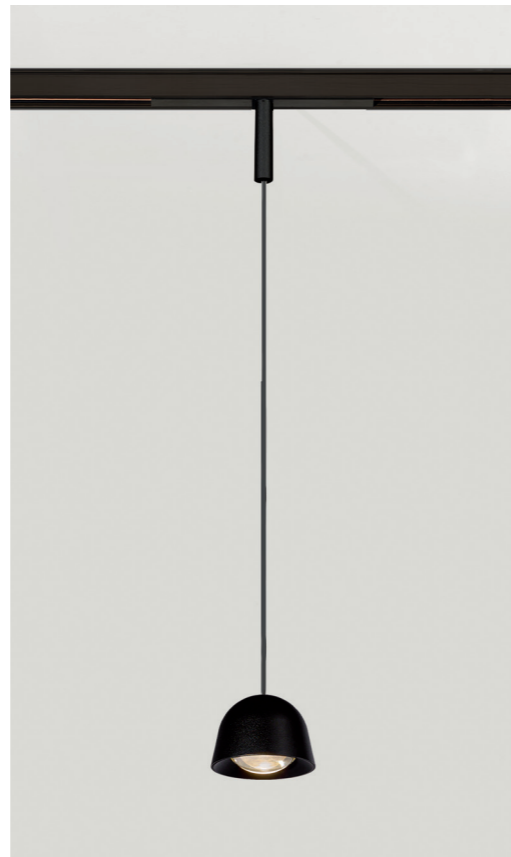

LUXEON M -6,12W

400 lumen 2700K CRI90
429 lumen 3000K CRI90
beam 60°

housing	focus	cable	2700K	3000K	€	2700K DALI	3000K DALI	€
text. white	text. white	text. white	450334	450324	341,-	450394	450384	366,-
text. black	text. black	text. black	450302	450312	341,-	450322	450332	366,-
text. white	text. black	text. white	450352	450362	341,-	450372	450382	366,-
text. black	gold ano	text. black	450396	450386	345,-	450356	450366	372,-

- 📌 Halosphere (dim 3000K-1800K) on demand
- 📌 Other color configurations possible
- 📌 See page 8 - 12 - 38 for 48V tracks