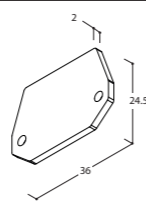

Track 48V ST3 Trimless

finish	1000MM	€	2000MM	€	3000MM	€
white	TR5147	107,-	TR5247	207,-	TR5347	316,-
black	TR5126	107,-	TR5226	207,-	TR5326	316,-

Live End

finish	LEFT	€	RIGHT	€
white	TR4757	40,-	TR4747	40,-
black	TR4736	40,-	TR4726	40,-

Straight Electrical Coupler

finish	€
white	TR4847 26,-
black	TR4826 26,-

Aesthetic Cover

finish	1,5 M	€	3 M	€
white	TR6850	49,-	TR6851	95,-
black	TR6829	49,-	TR6830	95,-

Endcap

finish	€
white	TR5547 10,-
black	TR5526 10,-

Corner Coupler

- 90° corners of tracks to be cut on site
- power feed possibility

finish	€
white	TR4647 80,-
black	TR4626 80,-

Mechanical Coupler

- to join tracks in combination with straight electrical coupler
- only for suspended tracks

finish	€
white	TR5947 11,-
black	TR5926 11,-

Flexible Coupler

- power feed possibility

finish	€
white	TR4748 133,-
black	TR4727 133,-

Installation Bracket - set of 2 pcs

- #brackets / m track = rounded length of track in m + 1

finish	€
Galvanised steel	TR5426 34,-

Converter In-Track 48V 100W

- dali through wiring

- see technical details on page 46

finish	€
white	40069 100,-
black	40068 100,-
Aesthetic cover white 150mm	TR6852 5,-
Aesthetic cover black 150mm	TR6832 5,-

Casambi DALI gate

CASAMBI

housing	€
white	TR4749 575,-
black	TR4728 575,-

- Installation in ceiling thickness of 12.5mm

- Installation in ceiling thickness of 15mm

- Installation in ceiling thickness of 25mm