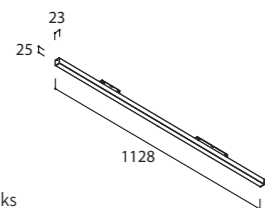

i See page 8-12-38 for 48V tracks

Linear LED L1128 Opal

i Fits in ST1, ST3 and ST5

SMD LED 23,8W

1976 lumen 2700K CRI90
2011 lumen 3000K CRI90
2153 lumen 4000K CRI90

finish	2700K	3000K	4000K	€	2700K DALI	3000K DALI	4000K DALI	€
white	446798	446796	446797	416,-	446792	446790	446791	477,-
black	446744	446742	446743	416,-	446738	446736	446737	477,-