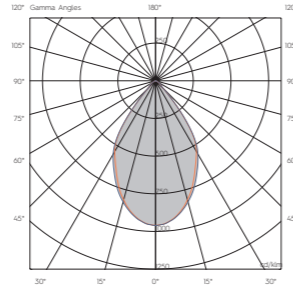

- 📌 Halosphere (dim 3000K-1800K) on demand
- 📌 Other color configurations possible
- 📌 See page 8 - 12 - 38 for 48V tracks

Linear Led Module Slim L300 <19 UGR

Fits in ST1 and ST3

LED ARRAY 4,9W

494 lumen 2700K CRI92
494 lumen 3000K CRI92
494 lumen 4000K CRI92