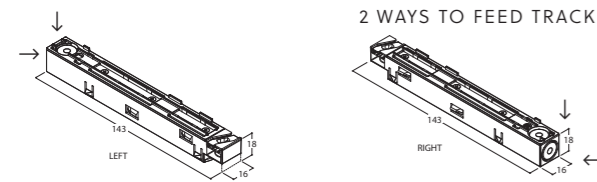

Track 48V ST3 Trimless

finish	1000MM	€	2000MM	€	3000MM	€
white	TR5147	107,-	TR5247	207,-	TR5347	316,-
black	TR5126	107,-	TR5226	207,-	TR5326	316,-

Live End

finish	LEFT	€	RIGHT	€
white	TR4757	40,-	TR4747	40,-
black	TR4736	40,-	TR4726	40,-

Straight Electrical Coupler

finish	€
white	TR4847 26,-
black	TR4826 26,-

Aesthetic Cover

finish	1,5 M	€	3 M	€
white	TR6850	49,-	TR6851	95,-
black	TR6829	49,-	TR6830	95,-

Endcap

finish	€
white	TR5547 10,-
black	TR5526 10,-

Corner Coupler

- 90° corners of tracks to be cut on site
- power feed possibility

finish	€
white	TR4647 80,-
black	TR4626 80,-

Mechanical Coupler

- to join tracks in combination with straight electrical coupler
- only for suspended tracks

finish	€
white	TR5947 11,-
black	TR5926 11,-

Flexible Coupler

- power feed possibility

finish	€
white	TR4748 133,-
black	TR4727 133,-

Installation Bracket - set of 2 pcs

- #brackets / m track = rounded length of track in m + 1

finish	€
Galvanised steel	TR5426 34,-

Converter In-Track 48V 100W

- dali through wiring

- see technical details on page 46

finish	€
white	40069 100,-
black	40068 100,-
Aesthetic cover white 150mm	TR6852 5,-
Aesthetic cover black 150mm	TR6832 5,-

Casambi DALI gate

CASAMBI

housing	€
white	TR4749 575,-
black	TR4728 575,-

- Installation in ceiling thickness of 12.5mm

- Installation in ceiling thickness of 15mm

- Installation in ceiling thickness of 25mm