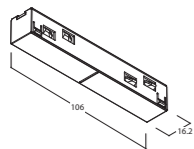

Straight Electrical Coupler