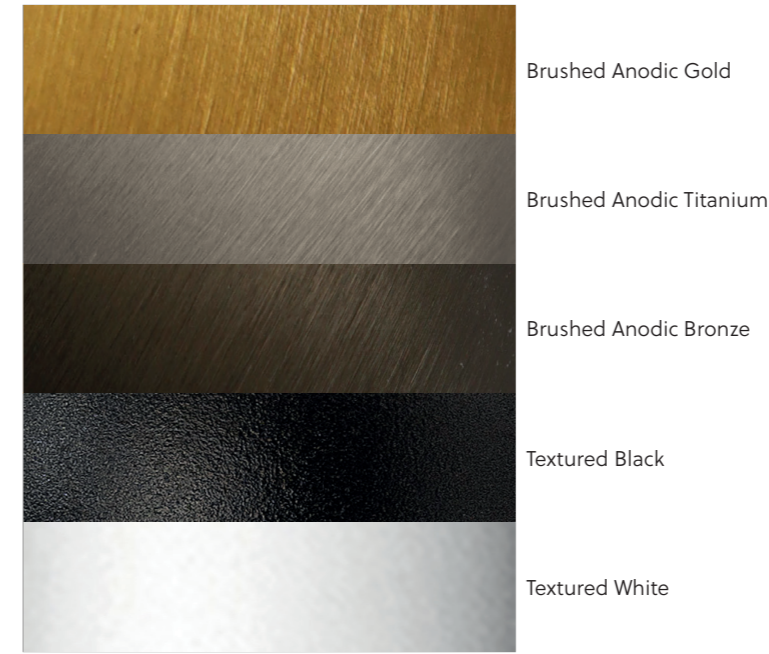

Housing Finishes

Track Finishes