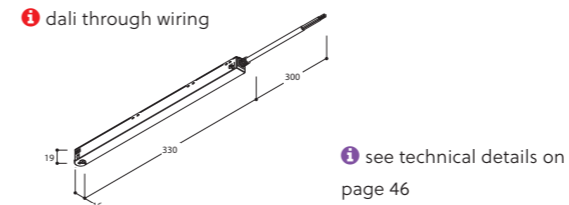

Converter In-Track 48V 100W

finish	€
white	40069 100,-
black	40068 100,-
Aesthetic cover white 150mm	TR6852 5,-
Aesthetic cover black 150mm	TR6832 5,-