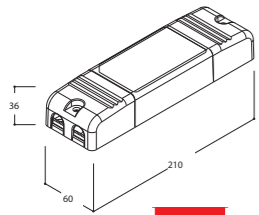

Converters

TYPE	ARTNR	DESCRIPTION	STRAIN RELIEF	LOCATION	DIMMABILITY	SIZE: L*B*H (mm)	EFFICIENCY	IP	CLASS	INPUT VOLTAGE (V)	OUTPUT VOLTAGE (V)	I nominal (mA):		
												Thinks- small single 6,12W	Thinks- small double 12,24W	Haloled single 10,97W
48V	40067	LEDCONVERTER 48V 70W IP20	YES	INDOOR	NOT DIMMABLE	210*60*36	91%	20	1	220 - 240	48	11	5	6
48V	40049	LEDCONVERTER DINRAIL 48V 150W IP20	NO	INDOOR	NOT DIMMABLE	105*90*59	90%	20	2	85 - 264	48	24	12	13
48V	40068	LEDCONVERTER IN-TRACK 48V 100W (DALI THROUGH WIRE) IP20 black	NO	INDOOR	NOT DIMMABLE	298*16*19	90%	20	2	176-264	48	16	8	9
48V	40069	LEDCONVERTER IN-TRACK 48V 100W (DALI THROUGH WIRE) IP20 white	NO	INDOOR	NOT DIMMABLE	298*16*19	90%	20	2	176-264	48	16	8	9

Converter 70W

40067 € 67,-

Click on the link for the most recent convertermatrix.

<https://www.tal.be/en/downloads/convertermatrix>