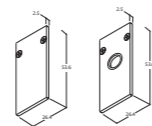

Track 48V ST5 Trimless

finish	1000MM	€	2000MM	€	3000MM	€
white	TR6147	121,-	TR6247	243,-	TR6347	358,-
black	TR6126	121,-	TR6226	243,-	TR6326	358,-

Straight Electrical Coupler

finish	€
white	TR4847 26,-
black	TR4826 26,-

Mechanical Corner

NOT COMPATIBLE WITH CORNER COUPLER FOR FEEDING THROUGH.

To be used with an electrical flex corner.

finish	€
white	TR6447 114,-
black	TR6426 114,-

Live End

finish	LEFT	€	RIGHT	€
white	TR4757	40,-	TR4747	40,-
black	TR4736	40,-	TR4726	40,-

Endcap

finish	STANDARD	€	WITH POWER SUPPLY	€
white	TR6547	14,-	TR6548	18,-
black	TR6526	14,-	TR6527	18,-

Mechanical Coupler

To join tracks in combination with straight electrical coupler

finish	€
white	TR6947 30,-
black	TR6926 30,-

Flexible Coupler

COMPATIBLE WITH MECHANICAL CORNER FOR FEEDING THROUGH.

finish	€
white	TR4748 133,-
black	TR4727 133,-

Rod Set

2 rod sets per meter, @center distance 500mm, to be cutted on site.

€
TR6002 18,-

Converter In-Track 48V 100W

dali through wiring

see technical details on page 46

finish	€
white	40069 100,-
black	40068 100,-

Aesthetic Cover

finish	1,5 M	€	3 M	€
white	TR6847	49,-	TR6849	95,-
black	TR6826	49,-	TR6828	95,-

Plaster Installation Guard

finish	1 M	€	2 M	€	3 M	€
	TR6101	14,-	TR6201	18,-	TR6301	22,-

Screw Template

Template for mounting to hold track in place whilst screwing, 1 per track

€
TR6001 17,-

Casambi DALI gate

CASAMBI

finish	€
white	TR4749 575,-
black	TR4728 575,-