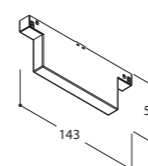

Casambi DALI gate