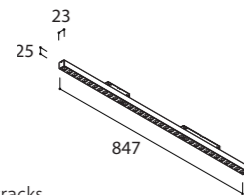

Linear LED L847 <19 UGR

i Fits in ST1, ST3 and ST5

SMD LED 15,2W
1505 lumen 2700K CRI90
1532 lumen 3000K CRI90
1640 lumen 4000K CRI90

finish	2700K	3000K	4000K	€	2700K DALI	3000K DALI	4000K DALI	€
white	446789	446787	446788	542,-	446783	446781	446782	609,-
black	446735	446733	446734	542,-	446729	446727	446728	609,-

i See page 8-12-38 for 48V tracks