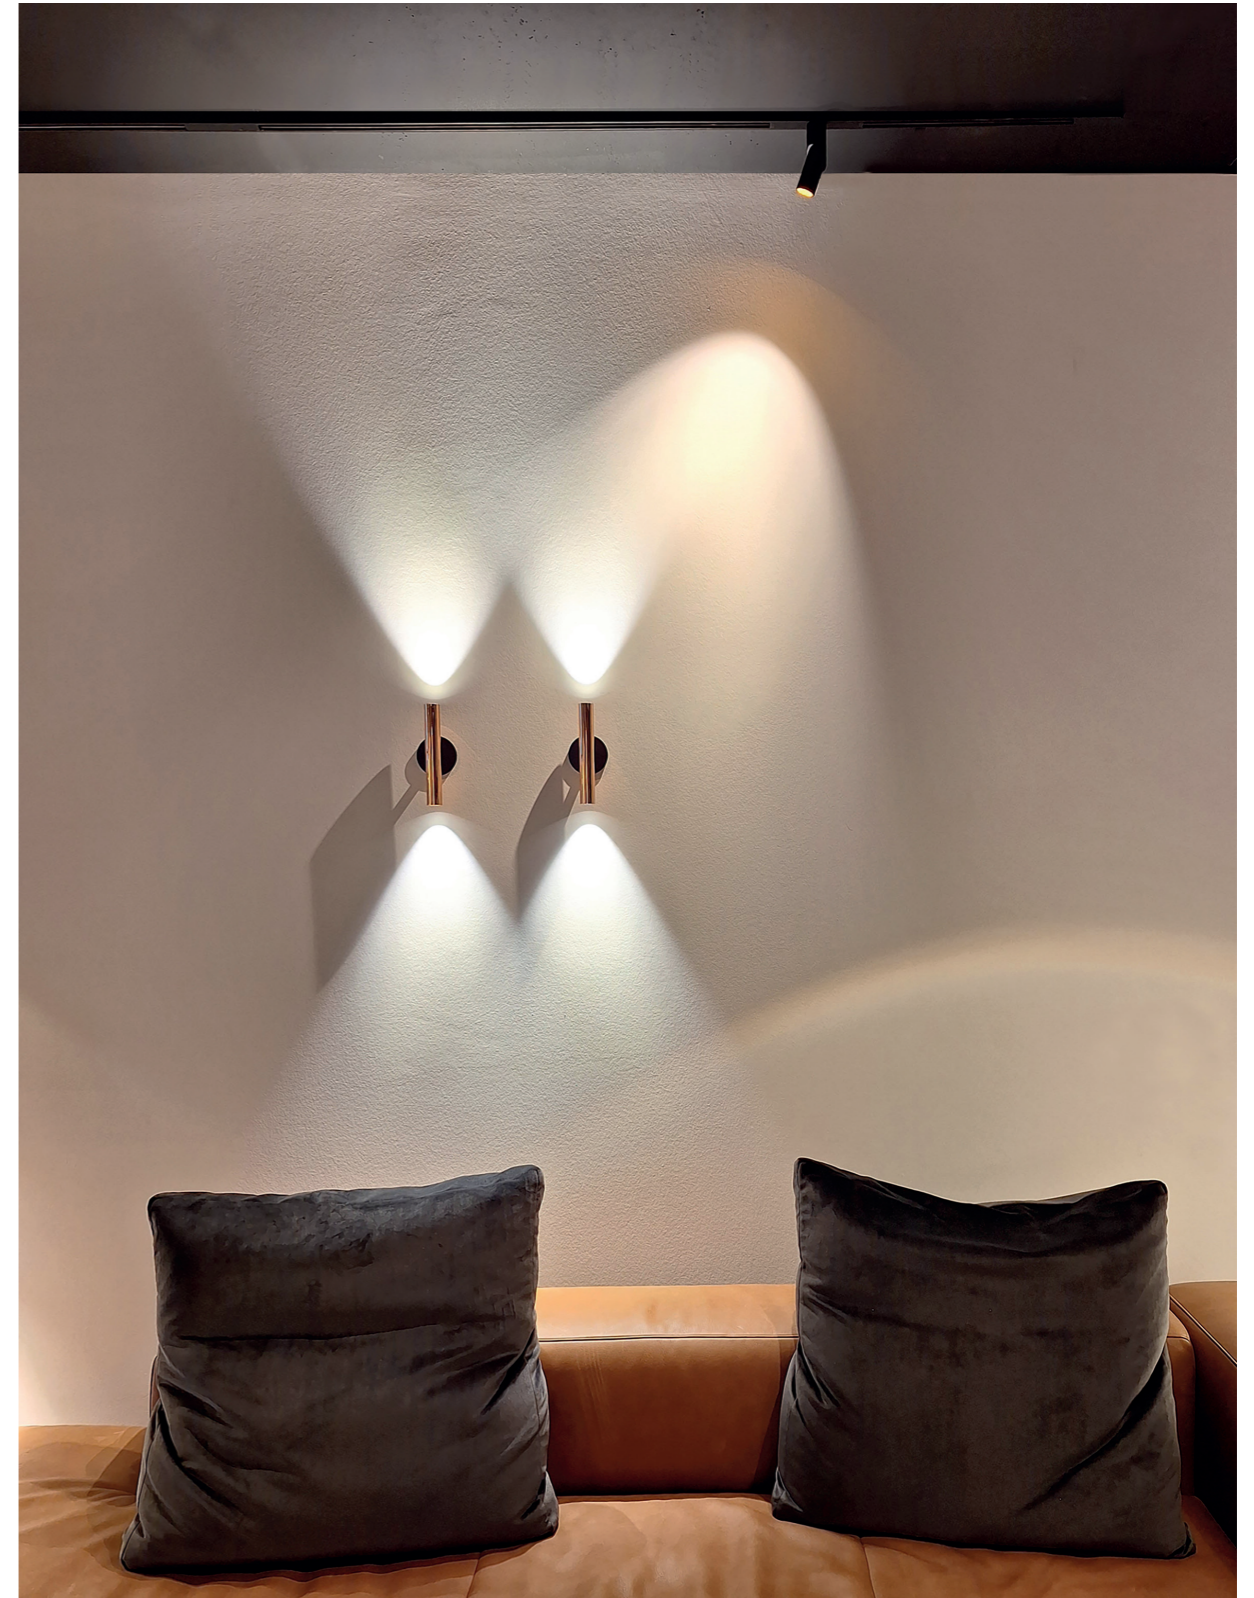

LUXEON M (2x) - 6,12W

2x 400 lumen 2700K CRI90
2x 429 lumen 3000K CRI90
beam 36°

housing	focus	2700K	3000K	€	2700K DALI	3000K DALI	€
text. white	text. white	407345	407355	420,-	407344	407354	446,-
text. black	text. black	407324	407334	420,-	407323	407333	446,-
text. black	gold ano	407394	407384	431,-	407393	407383	456,-
text. white	text. black	407389	407379	420,-	407388	407378	446,-

- **i** Halosphere (dim 3000K-1800K) on demand
- **i** Other color configurations possible
- **i** See page 8 -12 for 48V tracks