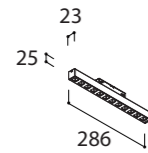

Linear LED L286 <19 UGR

i Fits in ST1, ST3 and ST5

SMD LED 5,6W
502 lumen 2700K CRI90
511 lumen 3000K CRI90
547 lumen 4000K CRI90

finish	2700K	3000K	4000K	€	2700K DALI	3000K DALI	4000K DALI	€
white	446765	446763	446764	268,-	446759	446757	446758	326,-
black	446711	446709	446710	268,-	446705	446703	446704	326,-

i See page 8-12-38 for 48V tracks