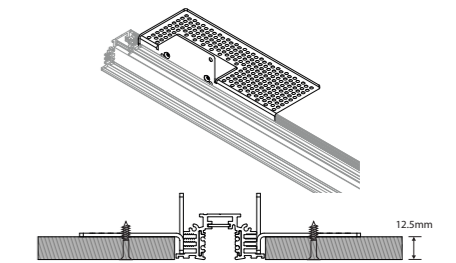

Casambi DALI gate

CASAMBI

housing	€
white	TR4749 575,-
black	TR4728 575,-

- Installation in ceiling thickness of 12.5mm

- Installation in ceiling thickness of 15mm

- Installation in ceiling thickness of 25mm