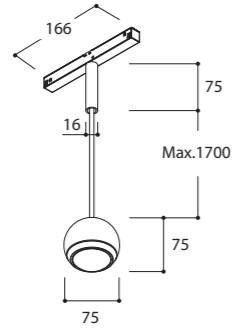

Berrier Junior 48V

📌 Fits in ST1, ST3 and ST5

LUXEON M -6,12W

400 lumen 2700K CRI90
429 lumen 3000K CRI90
beam 60°

housing	ring	cable	2700K	3000K	€	2700K DALI	3000K DALI	€
text. white	text. white	text. white	487334	487324	301,-	487333	487323	327,-
text. black	text. black	text. black	487302	487312	301,-	487301	487311	327,-
text. white	text. black	text. white	487352	487362	301,-	487372	487384	327,-
text. black	gold ano	text. black	487396	487386	306,-	487395	487385	333,-

- 📌 Halosphere (dim 3000K-1800K) on demand
- 📌 Other color configurations possible
- 📌 See page 8 - 12 - 38 for 48V tracks