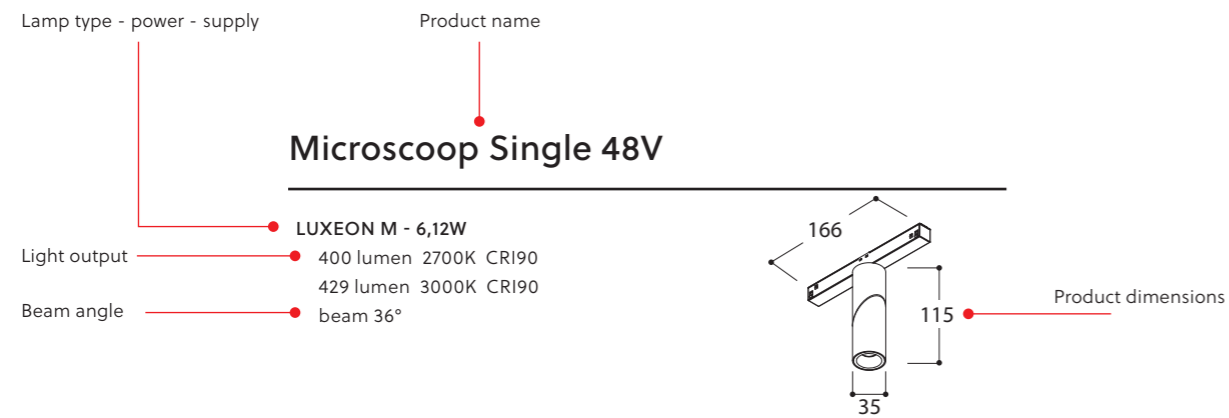

How to use

Housing of the product

housing	focus	2700K	3000K	Reference number
Light Grey	White	407347	407357	
Black	White	407326	407336	

Color temperature (for LED only)

European conformity: CE, RoHS, II, IP 20, F, Home, 0,3, Energy class E AG

Product weight

Indoor/outdoor use

Flammability index

Gear type

IP rate

Electrical class