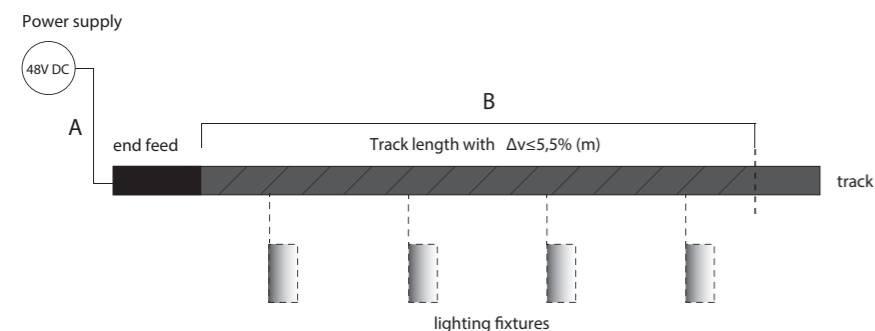

Click on the link for Casambi by Lithoss

CASAMBI

<https://www.lithoss.be/nl/page/casambi-by-lithoss>

TAL Track 48V drop voltage table

POWER SUPPLY (W)	A Distance power supply/feed unit (2 X 1,5mm ²)			
	5m	10m	20m	30m
60	50	50	50	50
100	50	50	40	25
150	50	40	20	n/a
200	40	30	n/a	n/a
250	35	20	n/a	n/a