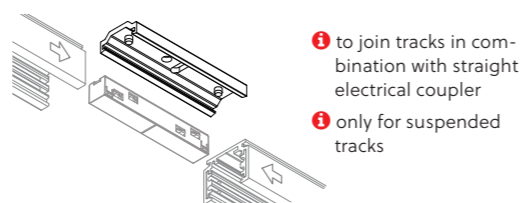

Endcap

finish	€
white	TR4547 13,-
black	TR4526 13,-

Straight Electrical Coupler

finish	€
white	TR4847 26,-
black	TR4826 26,-

Corner Coupler

finish	€
white	TR4647 80,-
black	TR4626 80,-

Mechanical Coupler

finish	€
white	TR4947 20,-
black	TR4926 20,-