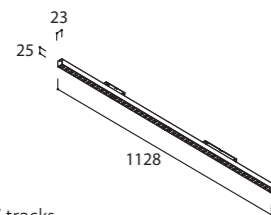

Linear LED L1128 <19 UGR

i Fits in ST1, ST3 and ST5

SMD LED 18,2W
1806 lumen 2700K CRI90
1838 lumen 3000K CRI90
1968 lumen 4000K CRI90

finish	2700K	3000K	4000K	€	2700K DALI	3000K DALI	4000K DALI	€
white	446801	446799	446800	646,-	446795	446793	446794	713,-
black	446747	446745	446746	646,-	446741	446739	446740	713,-

i See page 8-12-38 for 48V tracks