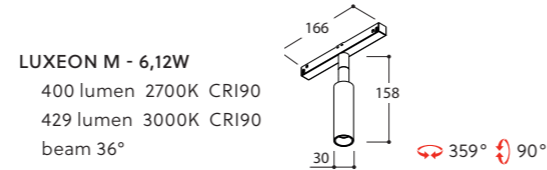

LUXEON M - 6,12W
400 lumen 2700K CRI90
429 lumen 3000K CRI90
beam 36°

Funnel Elbow Track ST5 48V

housing	focus	2700K	3000K	€	2700K DALI	3000K DALI	€
text. white	text. white	483947	483957	286,-	483946	483956	313,-
text. black	text. black	483926	483936	286,-	483925	483935	313,-

- See page 38 for 48V tracks