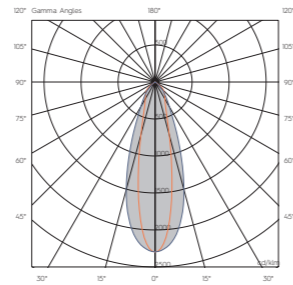

LED ARRAY 4,9W

494 lumen 2700K CRI92
494 lumen 3000K CRI92
494 lumen 4000K CRI92