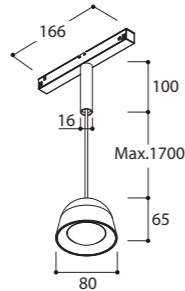

LUXEON M -6,12W

400 lumen 2700K CRI90
429 lumen 3000K CRI90
beam 60°

housing	focus	cable	2700K	3000K	€	2700K DALI	3000K DALI	€
text. white	text. white	text. white	450334	450324	341,-	450394	450384	366,-
text. black	text. black	text. black	450302	450312	341,-	450322	450332	366,-
text. white	text. black	text. white	450352	450362	341,-	450372	450382	366,-
text. black	gold ano	text. black	450396	450386	345,-	450356	450366	372,-

- 📌 Halosphere (dim 3000K-1800K) on demand
- 📌 Other color configurations possible
- 📌 See page 8 - 12 - 38 for 48V tracks