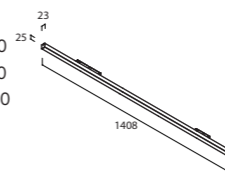

i See page 8-12-38 for 48V tracks

ST3 FLUSH

Linear LED L1408 Opal

i Fits in ST1, ST3 and ST5

SMD LED 29,8W

2470 lumen 2700K CRI90
2514 lumen 3000K CRI90
2692 lumen 4000K CRI90

finish	2700K	3000K	4000K	€	2700K DALI	3000K DALI	4000K DALI	€
white	446807	446805	446806	469,-	446804	446802	446803	530,-
black	446753	446751	446752	469,-	446750	446748	446749	530,-