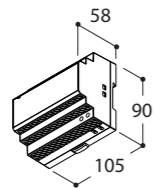

Converter dinrail 150W

40049 € 94,-