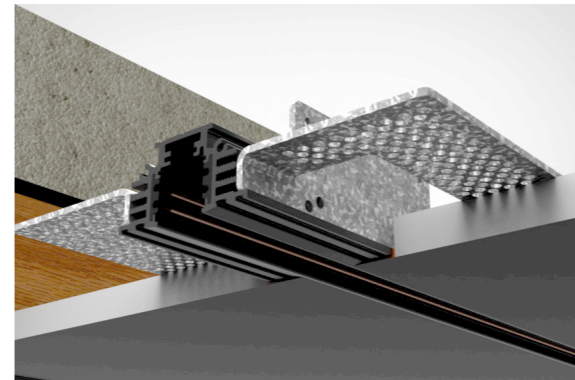

Casambi DALI gate

CASAMBI

housing	€
white	TR4749 575,-
black	TR4728 575,-

- Installation in ceiling thickness of 12.5mm

- Installation in ceiling thickness of 15mm

- Installation in ceiling thickness of 25mm