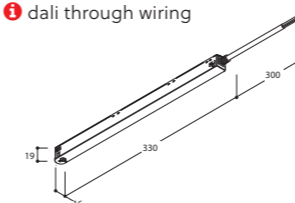

Rod Set

2 rod sets per meter, @center distance 500mm, to be cutted on site.

€
TR6002 18,-

Converter In-Track 48V 100W

dali through wiring

see technical details on page 46

finish	€
white	40069 100,-
black	40068 100,-