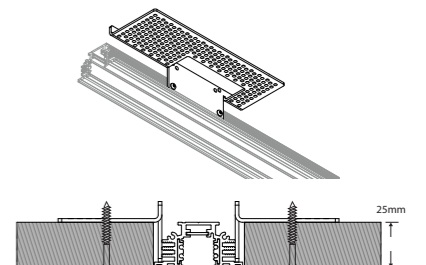

Casambi DALI gate

CASAMBI

housing	€
white	TR4749 575,-
black	TR4728 575,-

- Installation in ceiling thickness of 12.5mm

- Installation in ceiling thickness of 15mm

- Installation in ceiling thickness of 25mm