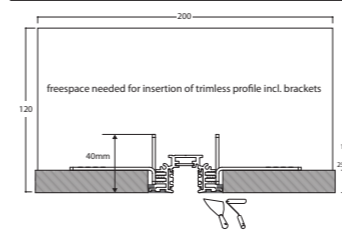

finish	€
white	TR5947 11,-
black	TR5926 11,-

Flexible Coupler

- power feed possibility

finish	€
white	TR4748 133,-
black	TR4727 133,-

Installation Bracket - set of 2 pcs

- #brackets / m track = rounded length of track in m + 1