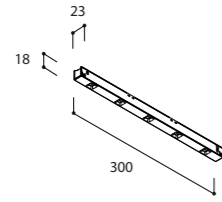

Linear Led Module Slim L300 <19 UGR

Fits in ST1 and ST3

LED ARRAY 4,9W

494 lumen 2700K CRI92
494 lumen 3000K CRI92
494 lumen 4000K CRI92