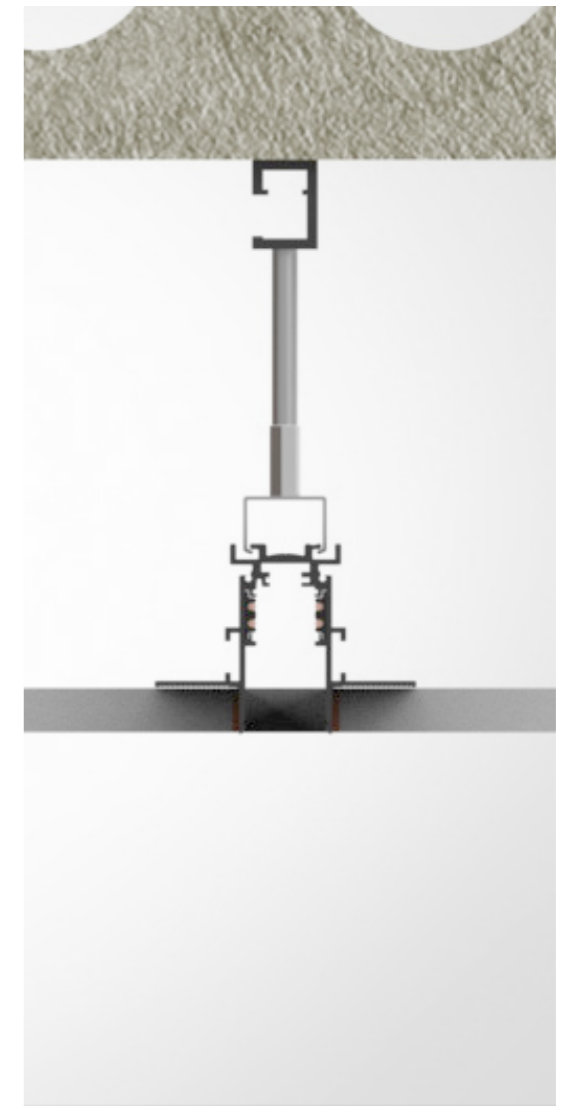

Nobel Elbow Single 48V	18	Cone Junior ST5 48V	40
Nobel Elbow Double 48V	18	Nobel Elbow ST5 48V	40
Nobel Pi 48V	20	Funnel Elbow ST5 48V	40
Funnel Suspension 48V	20	Funnel Elbow 150 ST5 48V	40
Funnel Elbow 48V	22	Microscoop ST5 48V	40
Microscoop Single 48V	24		
Microscoop Double 48V	24		
Berrier Junior 48V	26		
Cone Junior 48V	26		
Linear Led Module Slim UGR	28		
Linear Led Module UGR	30		
Linear Led Module Opal	32		

ST1

- SURFACE MOUNTED
- SUSPENDED

ST3

- TRIMLESS WITH
INSTALLATION BRACKETS

ST5

- TRIMLESS WITH WOOD
SUPPORTS

ST5

- TRIMLESS WITH SUSPENSION
SET