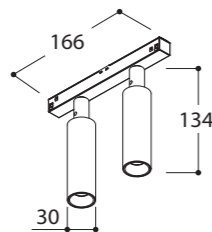

Nobel Elbow Single 48V

Fits in ST1 and ST3

LUXEON M - 6,12W

400 lumen 2700K CRI90
429 lumen 3000K CRI90
beam 36°

359° 90°

housing	focus	2700K	3000K	€	2700K DALI	3000K DALI	€
text. white	text. white	459647	459657	223,-	459646	459656	249,-
text. black	text. black	459626	459636	223,-	459625	459635	249,-
text. black	gold ano	459696	459686	228,-	459695	459685	255,-
brush. gold	text. black	459603	459613	270,-	459663	459673	300,-
brush. titanium	text. black	459604	459614	270,-	459664	459674	300,-
brush. bronze	text. black	459605	459615	270,-	459665	459675	300,-

- Halosphere (dim 3000K-1800K) on demand
- Other color configurations possible
- See page 8 -12 for 48V tracks

Nobel Elbow Double 48V

Fits in ST1 and ST3

LUXEON M (2x) 6,12W

2x 400 lumen 2700K CRI90
2x 429 lumen 3000K CRI90
beam 36°

359° 90°

housing	focus	2700K	3000K	€	2700K DALI	3000K DALI	€
text. white	text. white	459645	459655	338,-	459644	459654	363,-
text. black	text. black	459624	459634	338,-	459623	459633	363,-
text. black	gold ano	459694	459684	347,-	459693	459683	373,-

- Halosphere (dim 3000K-1800K) on demand
- Other color configurations possible
- See page 8 -12 for 48V tracks