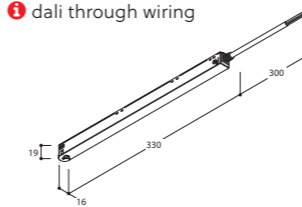

Converter In-Track 48V 100W

- dali through wiring