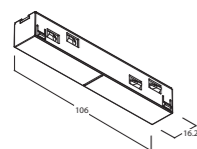

Straight Electrical Coupler