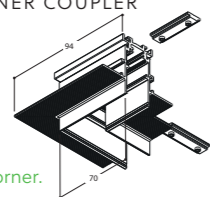

Mechanical Corner

NOT COMPATIBLE WITH CORNER COUPLER FOR FEEDING THROUGH.