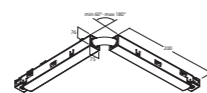

Flexible Coupler

COMPATIBLE WITH MECHANICAL CORNER FOR FEEDING THROUGH.