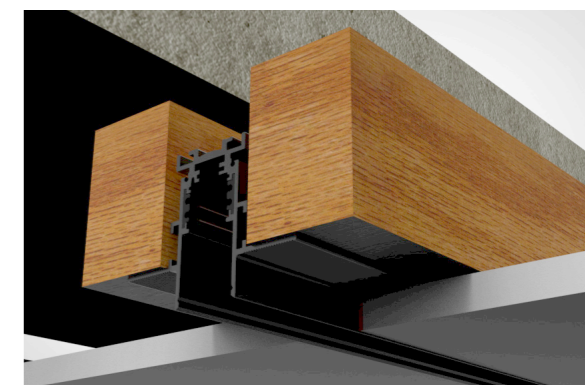

Casambi DALI gate

CASAMBI

finish	€
white	TR4749 575,-
black	TR4728 575,-