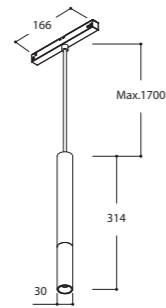

Nobel Pi 48V

i Fits in ST1, ST3 and ST5

LUXEON M - 6,12W

400 lumen 2700K CRI90
429 lumen 3000K CRI90
beam 36°

housing	focus	cable	2700K	3000K	€	2700K DALI	3000K DALI	€
text. white	text. white	text. white	418334	418308	262,-	418333	418307	287,-
text. black	text. black	text. black	418302	418316	262,-	418301	418315	287,-
text. black	gold ano	text. black	418396	418386	267,-	418395	418385	293,-
text. white	text. black	text. white	418394	418387	262,-	418393	418485	287,-

- **i** Halosphere (dim 3000K-1800K) on demand
- **i** Other color configurations possible
- **i** See page 8 - 12 - 38 for 48V tracks