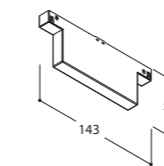

Casambi DALI gate