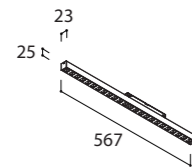

Linear LED L567 <19 UGR

i Fits in ST1, ST3 and ST5

SMD LED 10,2W
1003 lumen 2700K CRI90
1021 lumen 3000K CRI90
1093 lumen 4000K CRI90

finish	2700K	3000K	4000K	€	2700K DALI	3000K DALI	4000K DALI	€
white	446777	446775	446776	429,-	446771	446769	446770	495,-
black	446723	446721	446722	429,-	446717	446715	446716	495,-

i See page 8-12-38 for 48V tracks