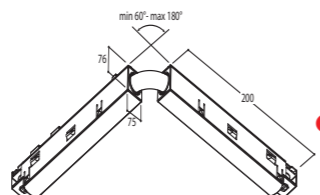

Flexible Coupler