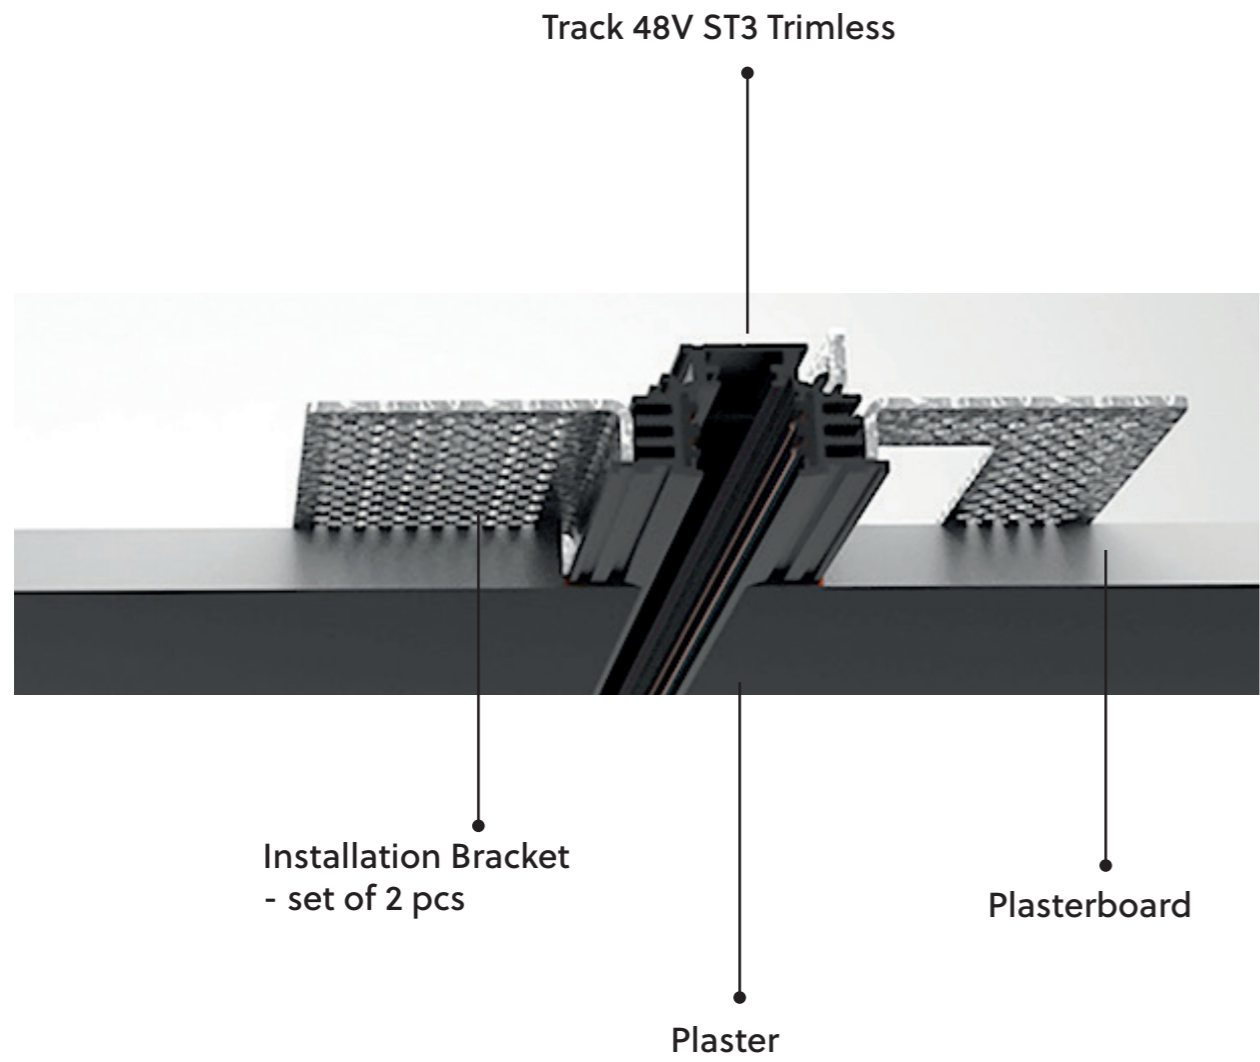

i See page 8-12-38 for 48V tracks

RECESSED FIXING METHOD :

with installation brackets

ST3

Track 48V ST5 Trimless

finish	1000MM	€	2000MM	€	3000MM	€
white	TR6147	121,-	TR6247	243,-	TR6347	358,-
black	TR6126	121,-	TR6226	243,-	TR6326	358,-