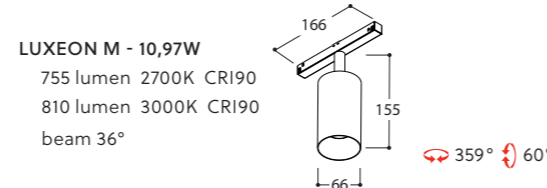

LUXEON M - 10,97W
755 lumen 2700K CRI90
810 lumen 3000K CRI90
beam 36°

Funnel Elbow 150 Track ST5 48V

housing	focus	2700K	3000K	€	2700K DALI	3000K DALI	€
text. white	text. white	483987	483997	286,-	483986	483996	313,-
text. black	text. black	483966	483976	286,-	483965	483975	313,-

- Other color configurations possible
- See page 38 for 48V tracks