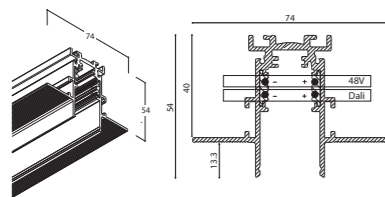

i See page 8-12-38 for 48V tracks

RECESSED FIXING METHOD :

with installation brackets

ST3

Track 48V ST5 Trimless

finish	1000MM	€	2000MM	€	3000MM	€
white	TR6147	121,-	TR6247	243,-	TR6347	358,-
black	TR6126	121,-	TR6226	243,-	TR6326	358,-