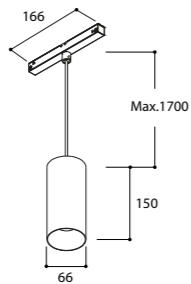

- i** Halosphere (dim 3000K-1800K) on demand
- i** Other color configurations possible
- i** See page 8 - 12 - 38 for 48V tracks

Funnel Suspension 48V

i Fits in ST1, ST3 and ST5

LUXEON M - 10,97W

755 lumen 2700K CRI90
810 lumen 3000K CRI90
beam 36°