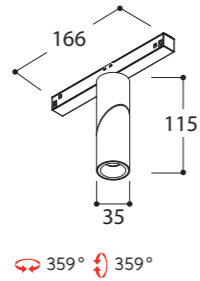

Microscoop Single 48V

i Fits in ST1 and ST3

LUXEON M - 6,12W

400 lumen 2700K CRI90
429 lumen 3000K CRI90
beam 36°

housing	focus	2700K	3000K	€	2700K DALI	3000K DALI	€
text. white	text. white	407347	407357	264,-	407346	407356	290,-
text. black	text. black	407326	407336	264,-	407325	407335	290,-
text. black	gold ano	407396	407386	271,-	407395	407385	295,-
text. white	text. black	407391	407381	264,-	407390	407380	290,-

- **i** Halosphere (dim 3000K-1800K) on demand
- **i** Other color configurations possible
- **i** See page 8 -12 for 48V tracks