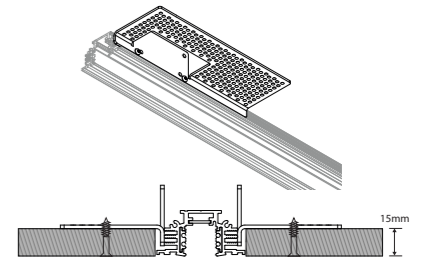

Casambi DALI gate

CASAMBI

housing	€
white	TR4749 575,-
black	TR4728 575,-

- Installation in ceiling thickness of 12.5mm

- Installation in ceiling thickness of 15mm

- Installation in ceiling thickness of 25mm