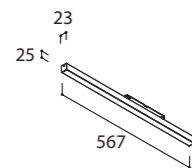

SMD LED 11,9W

987 lumen 2700K CRI90
1005 lumen 3000K CRI90
1078 lumen 4000K CRI90

finish	2700K	3000K	4000K	€	2700K DALI	3000K DALI	4000K DALI	€
white	446774	446772	446773	306,-	446768	446766	446767	368,-
black	446720	446718	446719	306,-	446714	446712	446713	368,-

i See page 8-12-38 for 48V tracks