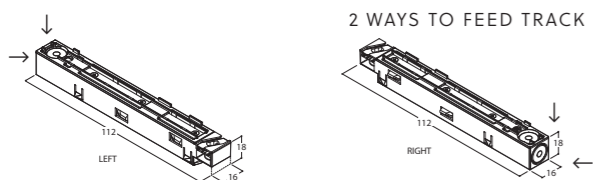

Track 48V ST5 Trimless

finish	1000MM	€	2000MM	€	3000MM	€
white	TR6147	121,-	TR6247	243,-	TR6347	358,-
black	TR6126	121,-	TR6226	243,-	TR6326	358,-

Straight Electrical Coupler

finish	€
white	TR4847 26,-
black	TR4826 26,-

Mechanical Corner

NOT COMPATIBLE WITH CORNER COUPLER FOR FEEDING THROUGH.

To be used with an electrical flex corner.

finish	€
white	TR6447 114,-
black	TR6426 114,-

Live End

finish	LEFT	€	RIGHT	€
white	TR4757	40,-	TR4747	40,-
black	TR4736	40,-	TR4726	40,-

Endcap

finish	STANDARD	€	WITH POWER SUPPLY	€
white	TR6547	14,-	TR6548	18,-
black	TR6526	14,-	TR6527	18,-

Mechanical Coupler

To join tracks in combination with straight electrical coupler

finish	€
white	TR6947 30,-
black	TR6926 30,-

Flexible Coupler

COMPATIBLE WITH MECHANICAL CORNER FOR FEEDING THROUGH.

finish	€
white	TR4748 133,-
black	TR4727 133,-

Rod Set

2 rod sets per meter, @center distance 500mm, to be cutted on site.

€
TR6002 18,-

Converter In-Track 48V 100W

dali through wiring

see technical details on page 46

finish	€
white	40069 100,-
black	40068 100,-

Aesthetic Cover

finish	1,5 M	€	3 M	€
white	TR6847	49,-	TR6849	95,-
black	TR6826	49,-	TR6828	95,-

Plaster Installation Guard

finish	1 M	€	2 M	€	3 M	€
	TR6101	14,-	TR6201	18,-	TR6301	22,-

Screw Template

Template for mounting to hold track in place whilst screwing, 1 per track

€
TR6001 17,-

Casambi DALI gate

CASAMBI

finish	€
white	TR4749 575,-
black	TR4728 575,-