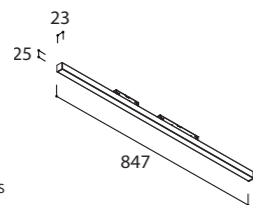

SMD LED 17,8W

1481 lumen 2700K CRI90
1508 lumen 3000K CRI90
1615 lumen 4000K CRI90

finish	2700K	3000K	4000K	€	2700K DALI	3000K DALI	4000K DALI	€
white	446786	446784	446785	364,-	446780	446778	446779	426,-
black	446732	446730	446731	364,-	446726	446724	446725	426,-

i See page 8-12-38 for 48V tracks

Linear LED L1128 Opal

i Fits in ST1, ST3 and ST5