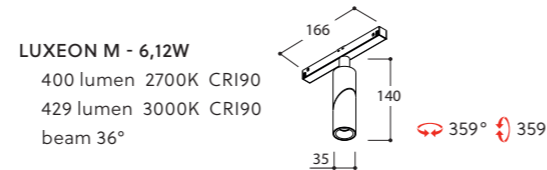

LUXEON M - 6,12W
400 lumen 2700K CRI90
429 lumen 3000K CRI90
beam 36°