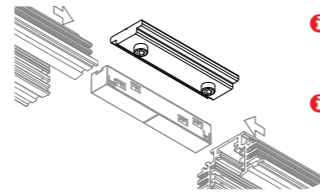

Corner Coupler

- 90° corners of tracks to be cut on site
- power feed possibility

finish	€
white	TR4647 80,-
black	TR4626 80,-

Mechanical Coupler

- to join tracks in combination with straight electrical coupler
- only for suspended tracks