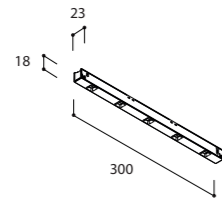

LED ARRAY 4,9W

494 lumen 2700K CRI92
494 lumen 3000K CRI92
494 lumen 4000K CRI92