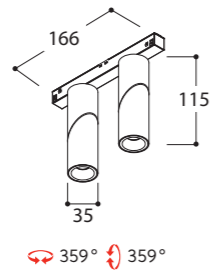

LUXEON M (2x) - 6,12W

2x 400 lumen 2700K CRI90
2x 429 lumen 3000K CRI90
beam 36°

housing	focus	2700K	3000K	€	2700K DALI	3000K DALI	€
text. white	text. white	407345	407355	420,-	407344	407354	446,-
text. black	text. black	407324	407334	420,-	407323	407333	446,-
text. black	gold ano	407394	407384	431,-	407393	407383	456,-
text. white	text. black	407389	407379	420,-	407388	407378	446,-

- **i** Halosphere (dim 3000K-1800K) on demand
- **i** Other color configurations possible
- **i** See page 8 -12 for 48V tracks