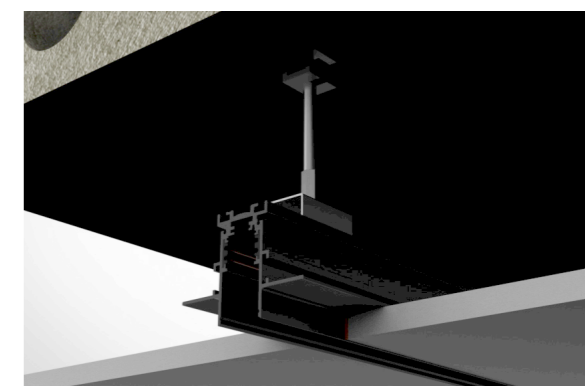

Casambi DALI gate

CASAMBI

finish	€
white	TR4749 575,-
black	TR4728 575,-